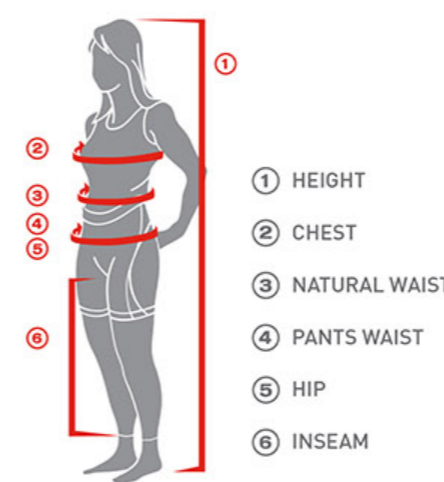

- ① HEIGHT
- ② CHEST
- ③ NATURAL WAIST
- ④ PANTS WAIST
- ⑤ HIP
- ⑥ INSEAM

- ① HEIGHT
- ② CHEST
- ③ NATURAL WAIST
- ④ PANTS WAIST
- ⑤ HIP
- ⑥ INSEAM

MEN'S SIZING (CM)

	①	②	③	④	⑤	⑥
XS	165-170	89-95	71-79	71-75	86-92	78
S	170-175	89-95	71-79	76-79	86-92	79
S/T	175-180	89-95	71-79		86-92	79
M	175-180	96-103	79-86	81-90	94-99	80
M/T	180-188	96-103	79-86		94-99	80
L	180-188	104-113	86-91	91-100	99-105	81
L/T	185-190	104-113	86-91		99-105	81
XL	185-190	114-120	91-99	101-111	106-114	83
XL/T	185-191	114-120	91-99		106-114	83
XXL	190-196	121-130	99-107	112-116	115-122	84

MEN'S SIZING (INCH)

	①	②	③	④	⑤	⑥
XS	5'5" - 5'7"	33" - 34"	27" - 28"	28" - 29.5"	32" - 33"	30.5"
S	5'5" - 5'9"	35" - 37.5"	28" - 31"	30" - 31.5"	34" - 36"	31"
S/T	5'9" - 5'11"	35" - 37.5"	28" - 31"		34" - 36"	31"
M	5'9" - 5'11"	38" - 40.5"	31" - 34"	32" - 34.5"	37" - 39"	31.5"
M/T	5'11" - 6'2"	35" - 37.5"	31" - 34"		37" - 39"	31.5"
L	5'11" - 6'2"	41" - 44.5"	34" - 36"	36" - 39.5"	39" - 41.5"	32"
L/T	6'1" - 6'3"	41" - 44.5"	34" - 36"		39" - 41.5"	32"
XL	6'1" - 6'3"	45" - 47.5"	36" - 39"	40" - 43.5"	42" - 45"	32.5"
XL/T	6'3" - 6'5"	45" - 47.5"	36" - 39"		42" - 45"	32.5"
XXL	6'3" - 6'5"	48" - 51"	39" - 42"	44" - 45.5"	45.5" - 48"	33.5"

KIDS SIZING (INCH)

AGE	①	②	③	④	⑤	
S	7-8	4' 2"	26" - 27.5"	23" - 24.5"	74" - 77"	28" - 29.5"
M	9-10	4' 7"	28" - 29.5"	28" - 29.5"	79" - 83"	30" - 31.5"
L	11-12	5'	30" - 31.5"	30" - 31.5"	84" - 88"	32" - 33.5"

WOMEN'S SIZING (INCH)

	①	②	③	④	⑤	⑥
XS	5'0" - 5'2"	31" - 33"	23" - 25"	28" - 29.5"	33" - 35.5"	29"
S	5'1" - 5'4"	33" - 35"	25" - 28"	30" - 32.5"	36" - 38"	29.5"
M	5'4" - 5'7"	35.5" - 37"	28" - 30"	34" - 34.5"	38" - 40"	30"
L	5'5" - 5'9"	38" - 40"	30.5" - 34"	35" - 38"	34.5" - 43"	30.5"
XL	5'8" - 5'11"	41.5" - 43"	34" - 38"	38.5" - 42"	44" - 47"	31"
XXL	5'8" - 6'0"	43.5" - 45"	38" - 40"	43" - 45"	47" - 50"	31"